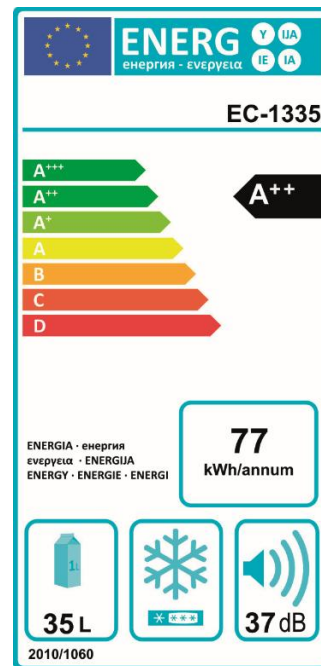

Technical product information & Declaration of Conformity
Outwell Coolbox ECOlux 35L 12V/230V

Item numbers:

590135, 590136,
590093 & 590094

Product size:

52 x 32 x 43 cm (WxDxH)

MODEL : EC-1335-AC/DC			    
Power	12V --- DC	COLD MODE 48W	
		HOT MODE 45W	
	220V-240V 50Hz ~ AC	COLD MODE 55W	
		HOT MODE 50W	
MADE IN CHINA			EEI < 125 CLIMATIC CLASS : SN

Test is performed under category 10.

Above item numbers are in compliances with following legislation and tested according to stated standards:

EU 643/2009
EU 1060/2010
Standard EN 62552

Low Voltage Directive 2014/35/EU
Standard: EN 60335-1: 2012+A11
EN 60335-2-24: 2010
EN 62233: 2008
AfPS GS 2014:01

EMC 2014/30/EU
Standard: EN 55014-1: 2006+A1+A2
EN 55014-2: 2015
EN 61000-3-2: 2014
EN 61000-3-3: 2013

Rohs 2011/65/EU

Reservations:

The statement is based on data and documentation received from the supplier. Data sheet is indicative and applicable to the product when used under normal and foreseeable conditions.